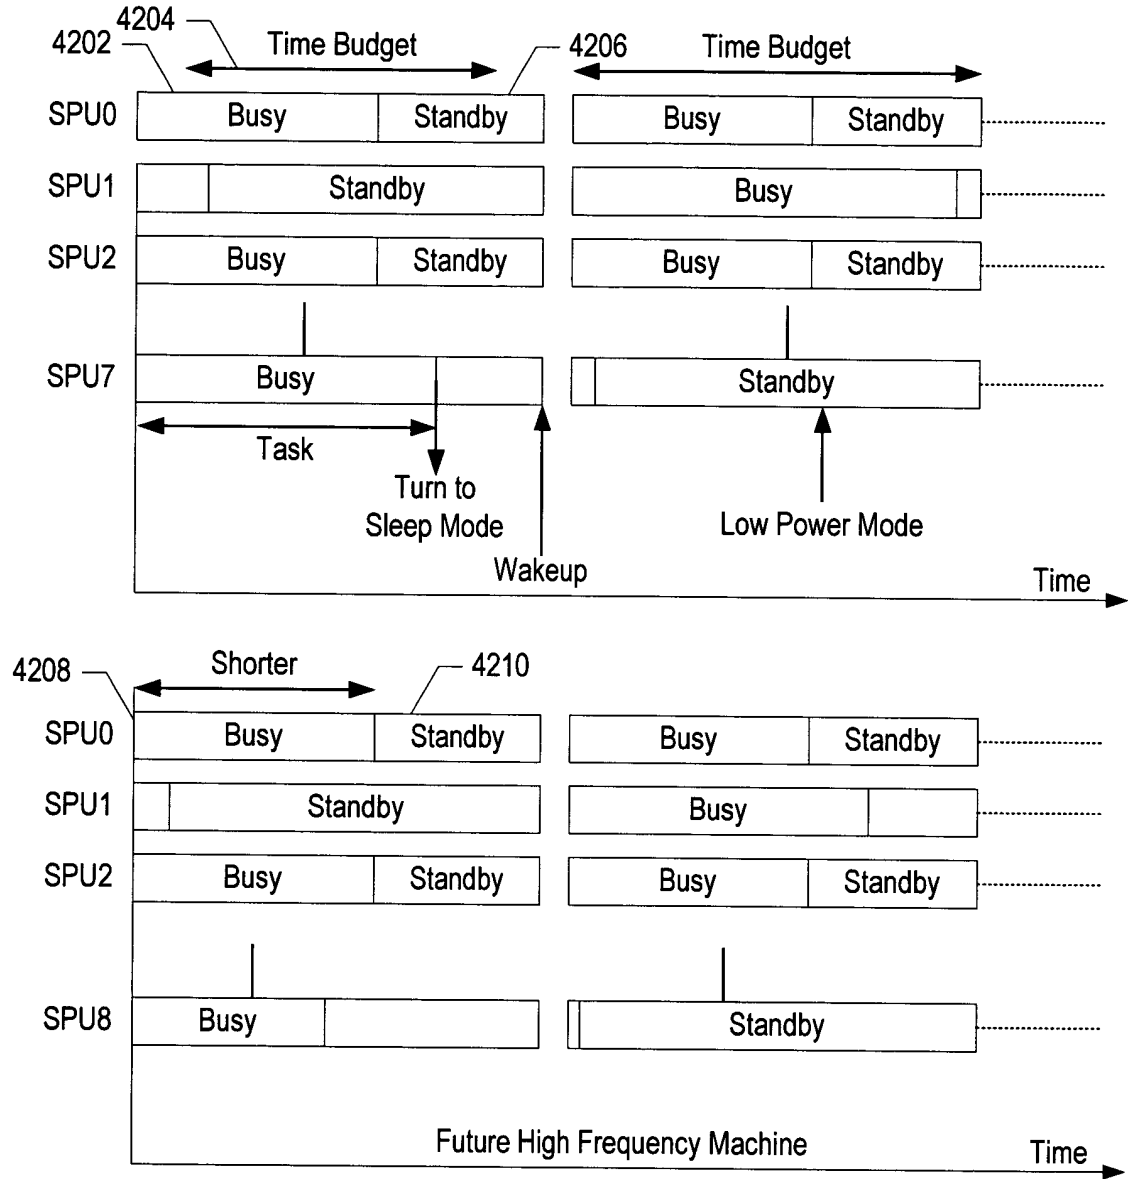

Figure 29

Figure 30

Figure 31

Figure 32

Figure 33

Figure 34

Memory Access Control Table

The diagram shows a table with 64 rows, indexed from 0 to 63. Each row contains four columns: 'Base', 'Size', 'Access Key', and 'Access Key Mask'. Callout 3504 points to the 'ID' column header. Callout 3506 points to the 'Base' column header. Callout 3508 points to the 'Size' column header. Callout 3510 points to the 'Access Key' column header. Callout 3512 points to the 'Access Key Mask' column header. Callout 3502 is an arrow pointing to the table structure.

Figure 40B

Figure 41

Figure 42

Figure 43

Figure 44

Figure 45

Figure 46

47 / 60

Figure 47

Figure 48

Figure 49

Figure 50

51 / 60

Figure 51

52 / 60

Figure 52